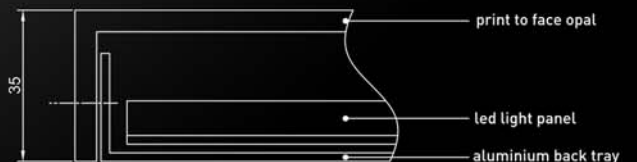

ultra slim

Graphic Printed Direct to Face

At only 40mm depth with full face even illumination right up to the edge of the panel, the frameless LED is ideal for applications where depth is at a premium.

A high resolution UV print direct to the face, illuminated by our energy efficient LED Lightpanel gives you stunning graphics and bright even illumination. With little heat and a life of over 30,000 hours the Frameless LED is ideal for demanding retail environments.