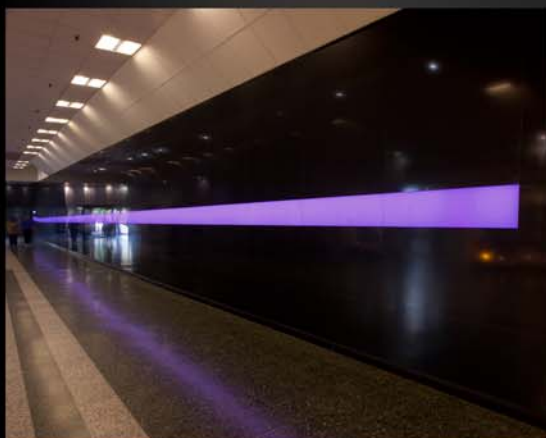

# RGB Colour Changing Lightwall

## Lewisham Shopping Centre

When asked, NES jumped at the opportunity of creating an eye-catching entrance way to the Lewisham Shopping Centre revamp. The result is a stunning high impact colour changing lightwall over 40 metres in length!

The 128 Lightpanels are individually controlled with mini DMX cards and pre-programmed to smoothly run through 4 sequences.

NES combined Alucobond wall cladding and flat panel RGB lighting technology to create this striking feature.