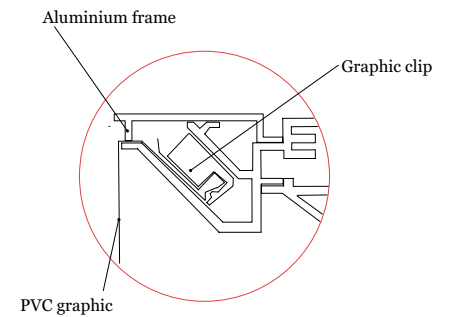

Flex Face Light box

- Light weight design.
- Available in various depths.
- Single sided and double sided options.

- LED or Fluorescent illumination.
- Painted to RAL colours.