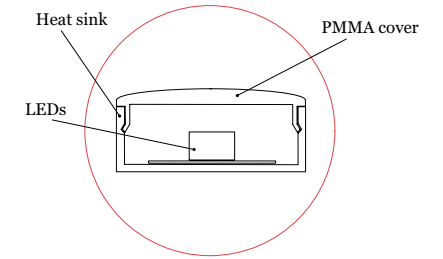

Linear Strips

- Available in Slimline, Slimline recessed, Straight and Corner Profiles.
- Front click-on diffuser available in opal or transparent PMMA.
- LED strip built in.
- Available in 1m or custom lengths.
- End caps and clips included.
- Indoor use only.
- Exterior available on request.