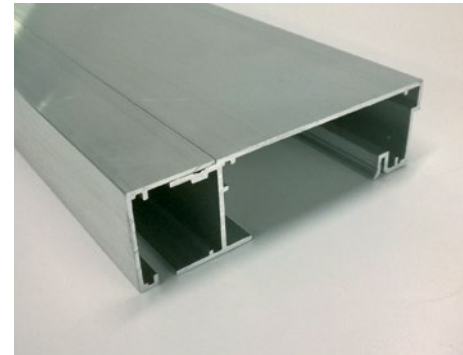

Acrylic Face Light box

- Light weight design.
- Available in various depths.
- Single sided and double sided options.

- LED or Fluorescent illumination.
- Painted to RAL colours.