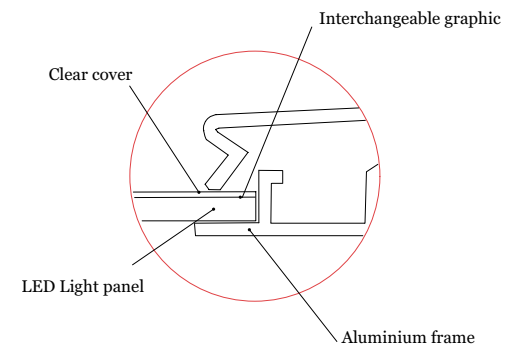

Clip Frames

- Ultra slim design.
- Illumination by bright white LEDs
- Edge lit engraved acrylic.
- Long LED life span.
- Profile: 25mm Silver-anodised Aluminium.