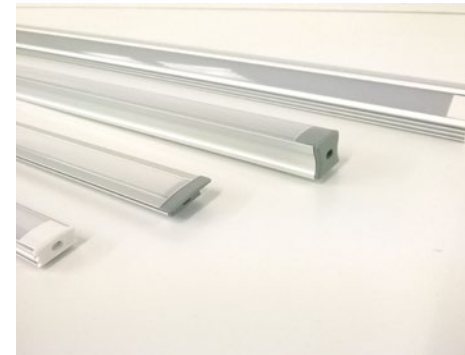

Product Codes

L/6500K/AF/BLK
L/6500K/AF/WHT
L/6500K/AF/SILV
L/6500K/AF/RAL

Flex Face Light box

- Light weight design.
- Available in various depths.
- Single sided and double sided options.

- LED or Fluorescent illumination.
- Painted to RAL colours.

Product Codes

F/4000K/M/BLK
F/4000K/M/WHT
L/4000K/M/BLK
L/4000K/M/WHT

Clip Frames

- Ultra slim design.
- Illumination by bright white LEDs
- Edge lit engraved acrylic.
- Long LED life span.
- Profile: 25mm Silver-anodised Aluminium.

Product Codes

L/6500/CF/SILV

LED Light Panels

- Designed and manufactured in the UK.
- Bright even illumination across the entire panel.
- Available in RGB warm, neutral & cool white.
- Can be DMX controllable or dimmable with the correct interface.
- 10mm* deep and available in any size up to 3m x 2m in a single piece.
- Unique engraving light guide patterns.

Product Codes

T/3150K

T/4300K

T/6500K

* High powered version 15mm deep

Linear Strips

- Available in Slimline, Slimline recessed, Straight and Corner Profiles.
- Front click-on diffuser available in opal or transparent PMMA.
- LED strip built in.
- Available in 1m or custom lengths.
- End caps and clips included.
- Indoor use only.
- Exterior available on request.