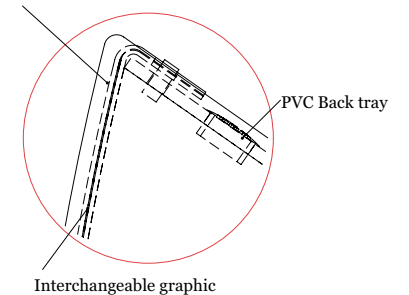

2mm clear polycarbonate covers

- Low cost menu light box.
- Even Illumination by LEDs or Cool White fluorescent tubes.
- Set of clear covers for easy graphic change.
- Supplied with lead connectors and plug for 230 volt mains connection.
- Can be joined together or used individually.