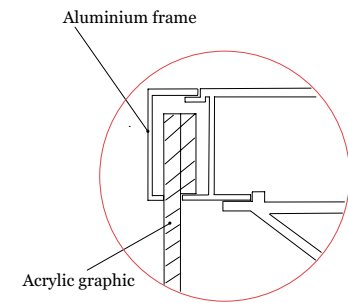

Acrylic Face Light box

- Light weight design.
- Available in various depths.
- Single sided and double sided options.

- LED or Fluorescent illumination.
- Painted to RAL colours.