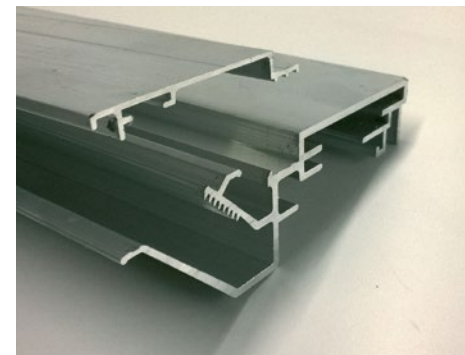

Product Codes

L/6500K/AF/BLK
L/6500K/AF/WHT
L/6500K/AF/SILV
L/6500K/AF/RAL

Flex Face Light box

- Light weight design.
- Available in various depths.
- Single sided and double sided options.

- LED or Fluorescent illumination.
- Painted to RAL colours.

Product Codes

L/6500K/FL/BLK
L/6500K/FL/WHT
L/6500K/FL/SILV
L/6500K/FL/RAL

DOROTHY PERKINS

Fabric Face Light box

- Ultra slim design from 24mm deep.
- Even illumination by high power LEDs.
- Cool running and energy efficient.
- Simple wall fixing.
- Safe 24 volt operation.
- Also available with Fluorescent illumination.

Product Codes

U/5000K/FF/SILV

U/6500K/FF/SILV

Ultra Slim Light box

- Ultra Slim Design from 21mm deep.
- Even illumination by high powered LEDs.
- Cool running and energy efficient.
- Simple wall fixing.
- Safe 24v operation.

Product Codes

L/6500/CF/SILV

LED Light Panels

- Designed and manufactured in the UK.
- Bright even illumination across the entire panel.
- Available in RGB warm, neutral & cool white.
- Can be DMX controllable or dimmable with the correct interface.
- 10mm* deep and available in any size up to 3m x 2m in a single piece.
- Unique engraving light guide patterns.