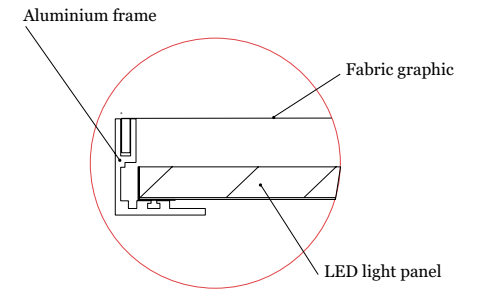

Fabric Face Light box

- Ultra slim design from 24mm deep.
- Even illumination by high power LEDs.
- Cool running and energy efficient.
- Simple wall fixing.
- Safe 24 volt operation.
- Also available with Fluorescent illumination.