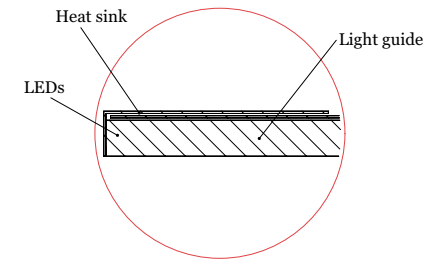

Product Codes

F/4000K/M/BLK
F/4000K/M/WHT
L/4000K/M/BLK
L/4000K/M/WHT

Clip Frames

- Ultra slim design.
- Illumination by bright white LEDs
- Edge lit engraved acrylic.
- Long LED life span.
- Profile: 25mm Silver-anodised Aluminium.

Product Codes

L/6500/CF/SILV

LED Light Panels

- Designed and manufactured in the UK.
- Bright even illumination across the entire panel.
- Available in RGB warm, neutral & cool white.
- Can be DMX controllable or dimmable with the correct interface.
- 10mm* deep and available in any size up to 3m x 2m in a single piece.
- Unique engraving light guide patterns.