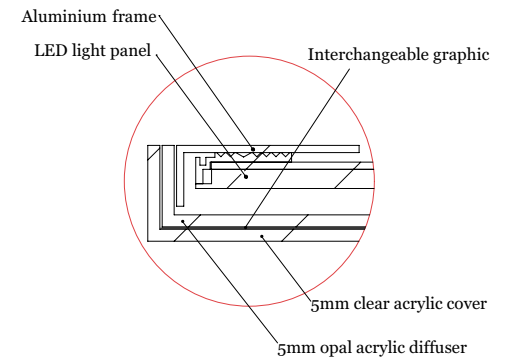

Product Codes

L/6500K/FL/BLK
L/6500K/FL/WHT
L/6500K/FL/SILV
L/6500K/FL/RAL

DOROTHY PERKINS

Fabric Face Light box

- Ultra slim design from 24mm deep.
- Even illumination by high power LEDs.
- Cool running and energy efficient.
- Simple wall fixing.
- Safe 24 volt operation.
- Also available with Fluorescent illumination.

Product Codes

U/5000K/FF/SILV

U/6500K/FF/SILV

Ultra Slim Light box

- Ultra Slim Design from 21mm deep.
- Even illumination by high powered LEDs.
- Cool running and energy efficient.
- Simple wall fixing.
- Safe 24v operation.

Product Codes

L/6500/CF/SILV

LED Light Panels

- Designed and manufactured in the UK.
- Bright even illumination across the entire panel.
- Available in RGB warm, neutral & cool white.
- Can be DMX controllable or dimmable with the correct interface.
- 10mm* deep and available in any size up to 3m x 2m in a single piece.
- Unique engraving light guide patterns.