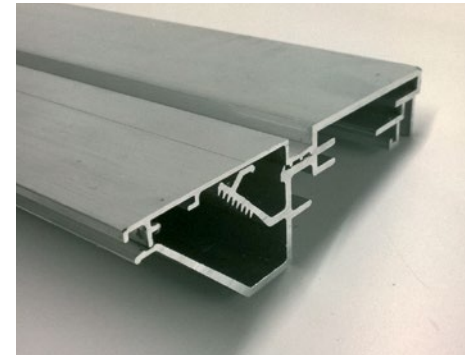

Product Codes

L/6500K/AF/BLK
L/6500K/AF/WHT
L/6500K/AF/SILV
L/6500K/AF/RAL

Flex Face Light box

- Light weight design.
- Available in various depths.
- Single sided and double sided options.

- LED or Fluorescent illumination.
- Painted to RAL colours.

Product Codes

L/6500K/FL/BLK
L/6500K/FL/WHT
L/6500K/FL/SILV
L/6500K/FL/RAL

DOROTHY PERKINS

Fabric Face Light box

- Ultra slim design from 24mm deep.
- Even illumination by high power LEDs.
- Cool running and energy efficient.
- Simple wall fixing.
- Safe 24 volt operation.
- Also available with Fluorescent illumination.

Product Codes

U/5000K/FF/SILV

U/6500K/FF/SILV

Ultra Slim Light box

- Ultra Slim Design from 21mm deep.
- Even illumination by high powered LEDs.
- Cool running and energy efficient.
- Simple wall fixing.
- Safe 24v operation.

Product Codes

L/6500/CF/SILV

LED Light Panels

- Designed and manufactured in the UK.
- Bright even illumination across the entire panel.
- Available in RGB warm, neutral & cool white.
- Can be DMX controllable or dimmable with the correct interface.
- 10mm* deep and available in any size up to 3m x 2m in a single piece.
- Unique engraving light guide patterns.