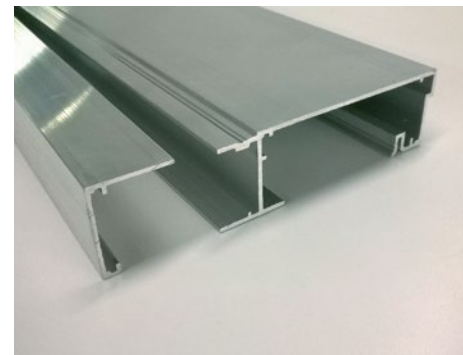

Product Codes

L/6500K/AF/BLK
L/6500K/AF/WHT
L/6500K/AF/SILV
L/6500K/AF/RAL

Flex Face Light box

- Light weight design.
- Available in various depths.
- Single sided and double sided options.

- LED or Fluorescent illumination.
- Painted to RAL colours.

Product Codes

L/6500K/FL/BLK
L/6500K/FL/WHT
L/6500K/FL/SILV
L/6500K/FL/RAL

DOROTHY PERKINS

Fabric Face Light box

- Ultra slim design from 24mm deep.
- Even illumination by high power LEDs.
- Cool running and energy efficient.
- Simple wall fixing.
- Safe 24 volt operation.
- Also available with Fluorescent illumination.

Product Codes

U/5000K/FF/SILV

U/6500K/FF/SILV

Ultra Slim Light box

- Ultra Slim Design from 21mm deep.
- Even illumination by high powered LEDs.
- Cool running and energy efficient.
- Simple wall fixing.
- Safe 24v operation.

Product Codes

L/6500/CF/SILV

LED Light Panels

- Designed and manufactured in the UK.
- Bright even illumination across the entire panel.
- Available in RGB warm, neutral & cool white.
- Can be DMX controllable or dimmable with the correct interface.
- 10mm* deep and available in any size up to 3m x 2m in a single piece.
- Unique engraving light guide patterns.