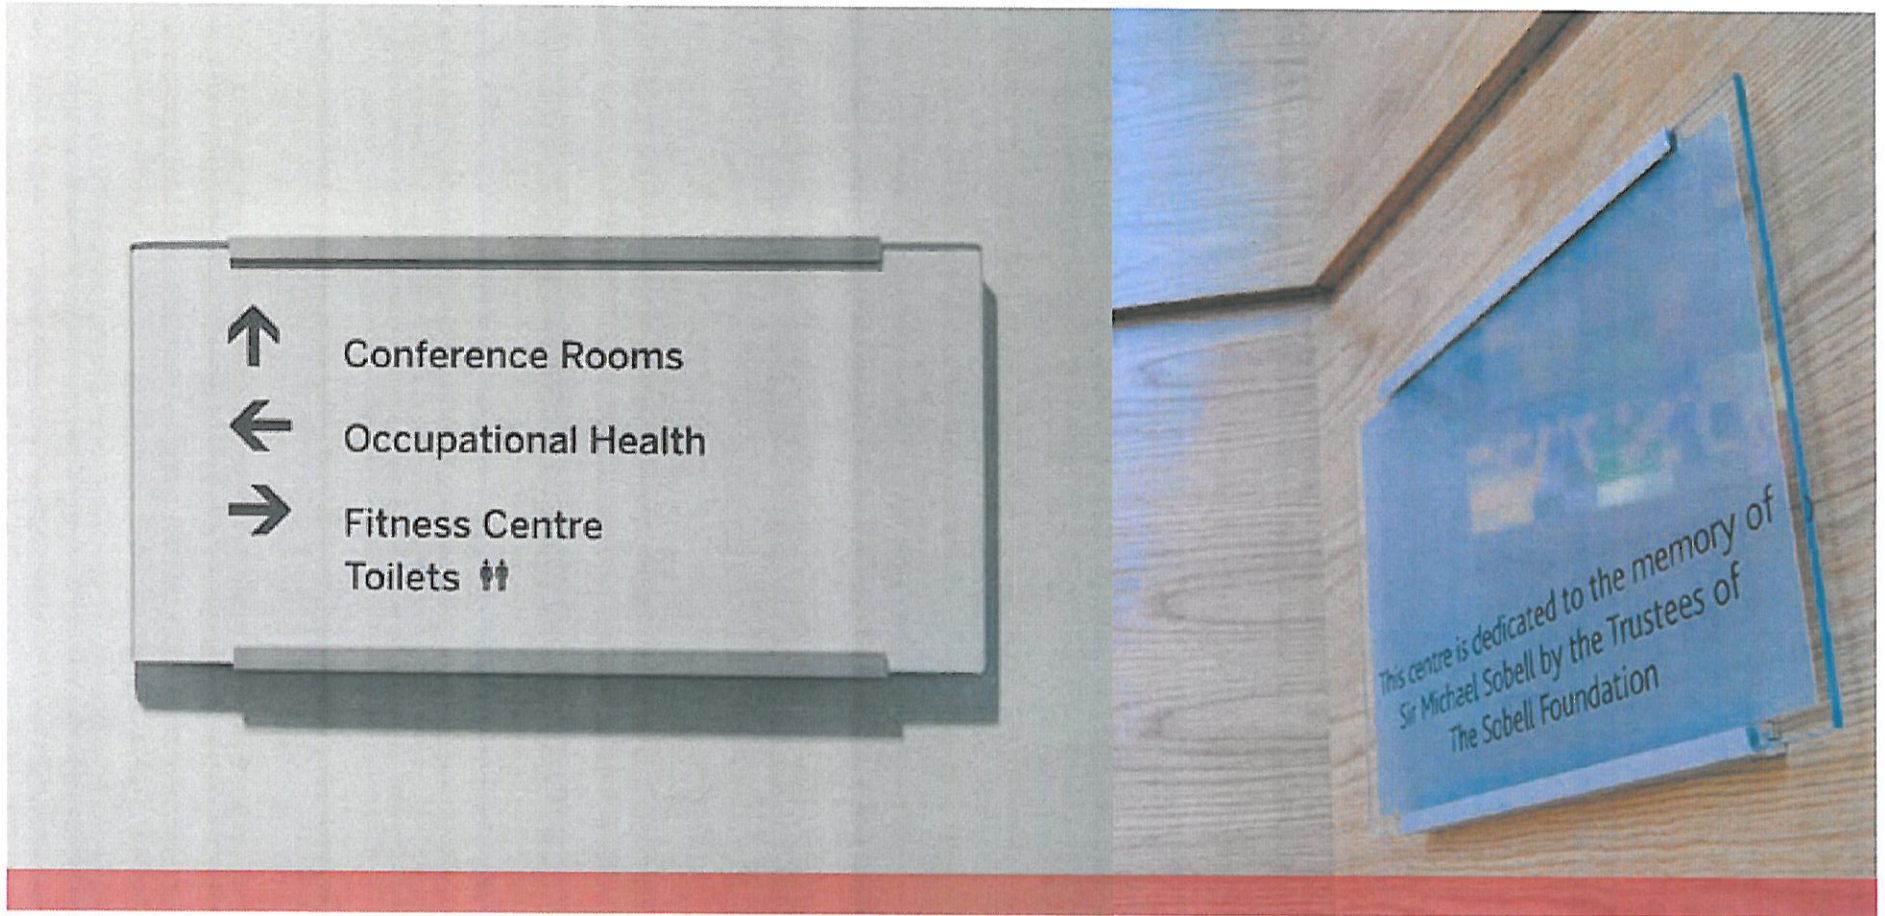

Display, Exhibition & Wayfinding Signage.

D Sign System

Key Benefits:

- Comprehensive, architectural sign system suitable for virtually any signage application.
- Frameless
- Easily maintained and updated.
- External Grade
- Mix powder coated aluminium with silver anodised, acrylic, brushed stainless steel and toughened glass.